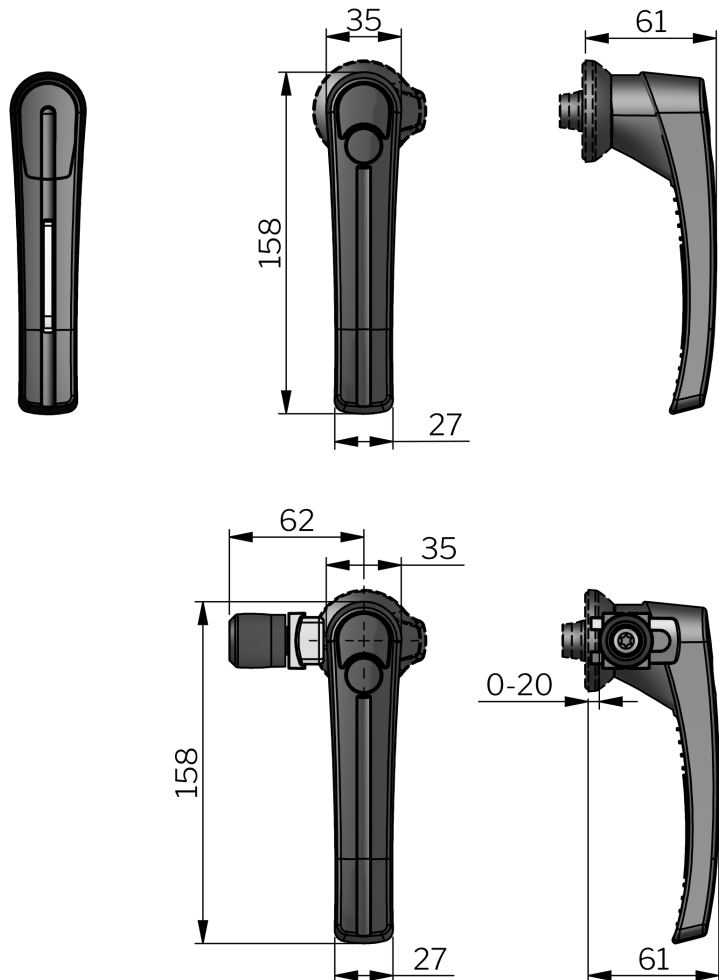

As maçanetas para abertura para dentro possuem um rolete com altura ajustável que reduz a fricção e aumenta a compressão da gaxeta. O rolete vem normalmente montado no lado esquerdo da maçaneta, porém pode ser montado no lado oposto.

MATERIAL

Maçaneta: Zinc die cast, silver grey coated

Roller cam: Zinc die cast, glass fibre reinforced Polyamid (PA6GF30)

Parafuso: Aço inox 303

RELATED PRODUCTS

Handles: 2-315c, 2-315f

Latching units: 2-315c, 2-315gh

Safety catches: 2-315f

Keys: 2-372, 2-370

Rod links: 2-315f

Use the Index Code at industriilas.com

TESTS & STANDARDS

Classifications: VDI 6022

Contact us for Klima-flex 2 handles with the roller cam pre-mounted on the right hand side.

When used as an inside handle this handle is only approved in combination with non-locking outside handle.

Cylinder information: Supplied with two keys

Key extraction: Open / Closed

Industriilas
— When access counts —